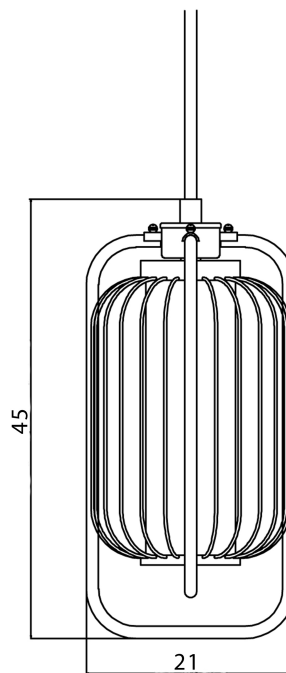

Maple Small

Product Code:	LUM.MAPLE.S
Name:	Maple small pendant with fabric diffuser and tube cage
Dimensions:	Diam 21cm H 45cm
Drop:	Max 172.5cm adjustable
Ceiling Plate:	Diam 8cm
Materials:	Steel cage and fabric shade
Finishes:	Aged copper and matt black cage with ivory linen shade
Lamp:	1x E27 60w max
Notes:	